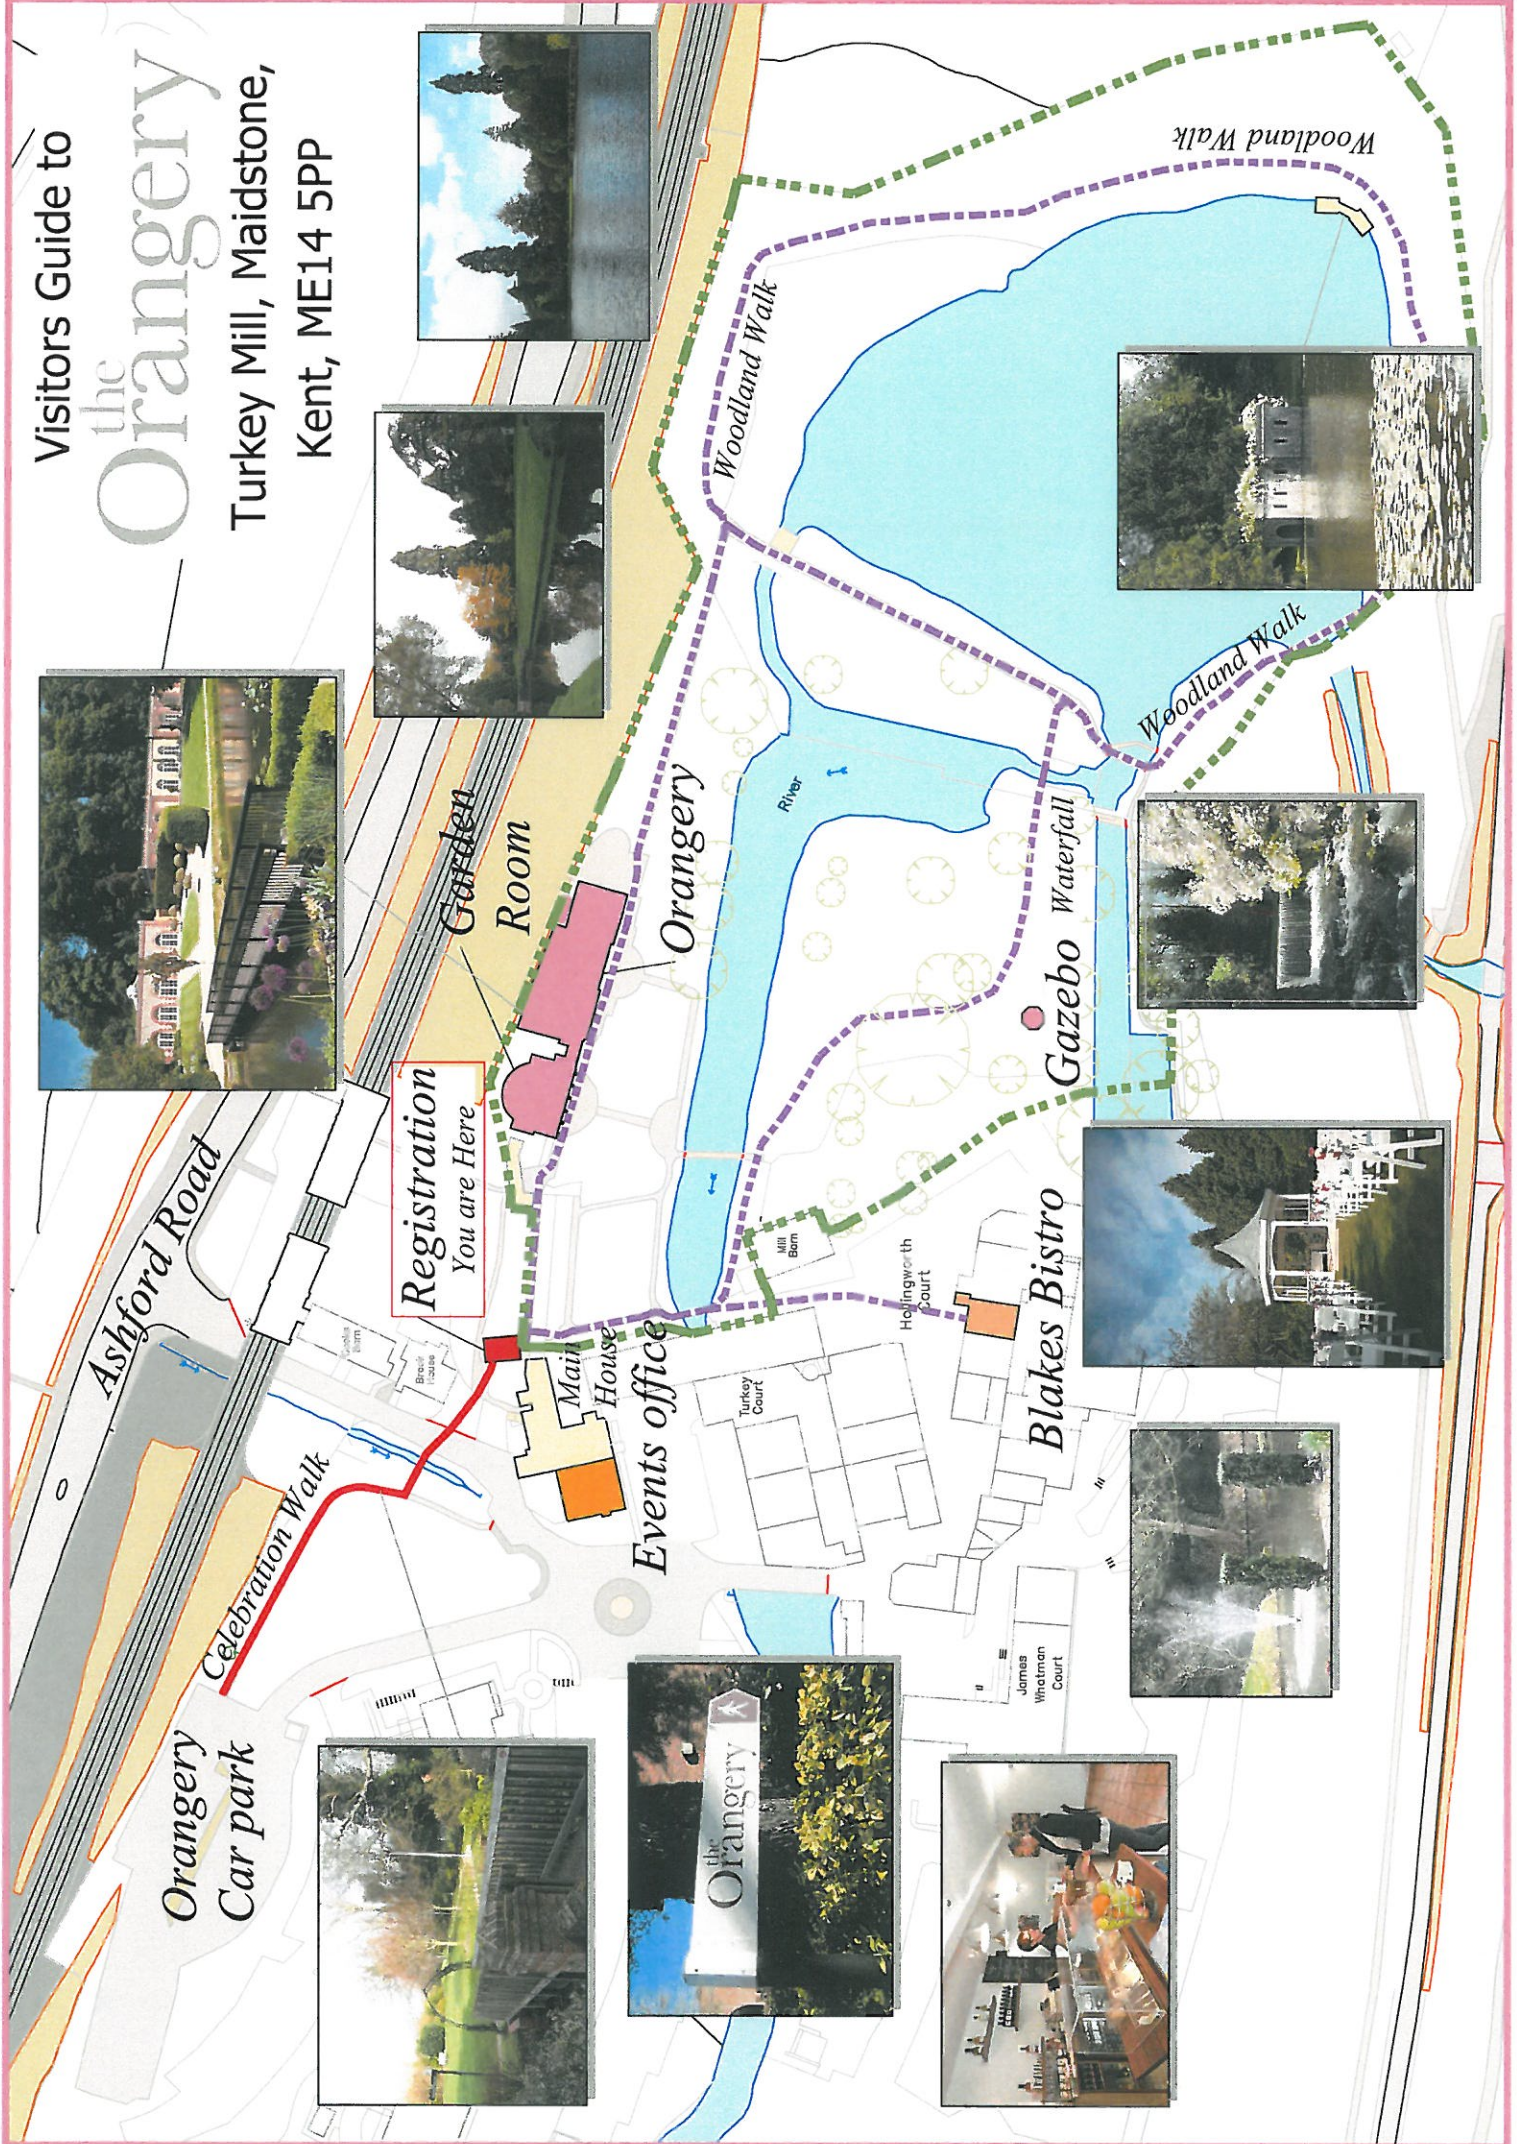

Visitors Guide to

the Orangery

Turkey Mill, Maidstone,

Kent, ME14 5PP

Ashford Road

Orangery Car park

Celebration Walk

Registration
You are Here

Garden Room

Events office

Mail House

Turkey Court

Mill Barn

Holdingworth Court

Blakes Bistro

Gazebo Waterfall

Orangery

River

Woodland Walk

Woodland Walk

Woodland Walk

James Whatman Court